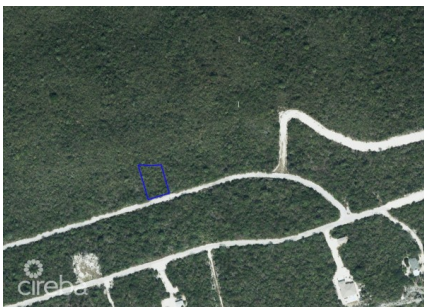

## SELWORTHY GROVE 0.29 ACRES, CAYMAN BRAC

Cayman Brac East, Cayman Islands

MLS# 418841

**CI\$65,000**

**Debi Bergstrom**  
dbergstrom@edgewater.ky

Located in the tranquil Cayman Brac East, Cayman Brac Land Parcel 249 at Selworthy Grove offers a .2889-acre plot perfect for building your ideal island retreat. Surrounded by nature and offering a peaceful setting, this property is well-suited for a spacious family home, a relaxing vacation escape, or a long-term investment. Selworthy Grove is known for its serene atmosphere and lush surroundings, making it an excellent choice for those seeking privacy and a connection to nature. With plenty of space to design a home that complements the environment, this parcel provides a wonderful opportunity to own a piece of paradise in Cayman Brac.

## Key Details

Width <b>96.55</b>	Depth <b>147.77</b>	Bed <b>0</b>	Bath <b>0</b>	Block & Parcel <b>110A,249</b>
Acreage <b>0.29</b>				
Den <b>No</b>	Sq.Ft. <b>0.00</b>			