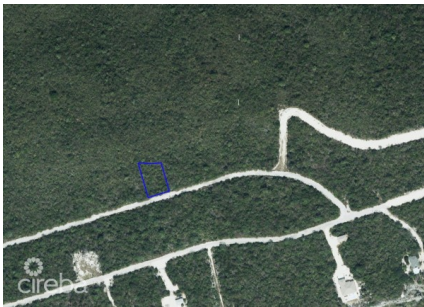

SELWORTHY GROVE 0.29 ACRES, CAYMAN BRAC

Cayman Brac East, Cayman Islands

MLS# 418841

CI\$65,000

Debi Bergstrom

dbergstrom@edgewater.ky

Located in the tranquil Cayman Brac East, Cayman Brac Land Parcel 249 at Selworthy Grove offers a .2889-acre plot perfect for building your ideal island retreat. Surrounded by nature and offering a peaceful setting, this property is well-suited for a spacious family home, a relaxing vacation escape, or a long-term investment. Selworthy Grove is known for its serene atmosphere and lush surroundings, making it an excellent choice for those seeking privacy and a connection to nature. With plenty of space to design a home that complements the environment, this parcel provides a wonderful opportunity to own a piece of paradise in Cayman Brac.

Key Details

| | | | | |
|------------------------|------------------------|-----------------|------------------|-----------------------------------|
| Width 96.55 | Depth 147.77 | Bed 0 | Bath 0 | Block & Parcel 110A,249 |
| Acreage 0.29 | | | | |
| Den No | Sq.Ft. 0.00 | | | |