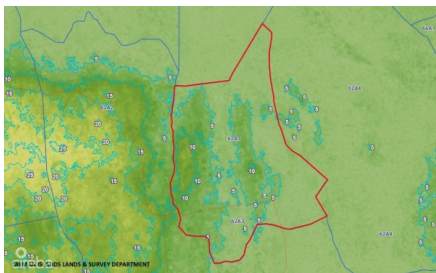

## 43 ACRES - EAST INTERIOR BORDERING SALINA RESERVE

East Inland, Cayman Islands

MLS# 418833

**CI\$1,500,000**

**Debi Bergstrom**

dbergstrom@edgewater.ky

43 ACRES LOCATED IN THE EAST INTERIOR. 6 FOOT REGISTERED RIGHT OF WAY.

### Key Details

Width	Depth	Bed	Bath	Block & Parcel
<b>1475.00</b>	<b>2243.00</b>	<b>0</b>	<b>0</b>	<b>62A,3</b>
Acreage				
<b>43.00</b>				
Den	Sq.Ft.			
<b>No</b>	<b>0.00</b>			