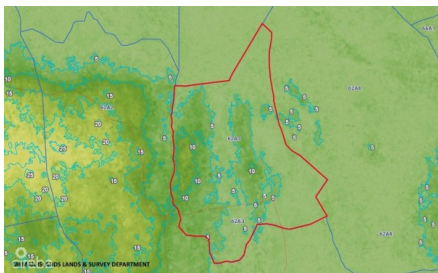

43 ACRES - EAST INTERIOR BORDERING SALINA RESERVE

East Inland, Cayman Islands

MLS# 418833

CI\$1,500,000

Debi Bergstrom

dbergstrom@edgewater.ky

43 ACRES LOCATED IN THE EAST INTERIOR. 6 FOOT REGISTERED RIGHT OF WAY.

Essential Information

Type	Status	MLS	Listing Type
Land (For Sale)	New	418833	Agriculture

Key Details

Width	Depth	Bed	Bath	Block & Parcel
1475.00	2243.00	0	0	62A,3
Acreage				
43.00				
Den	Sq.Ft.			
No	0.00			