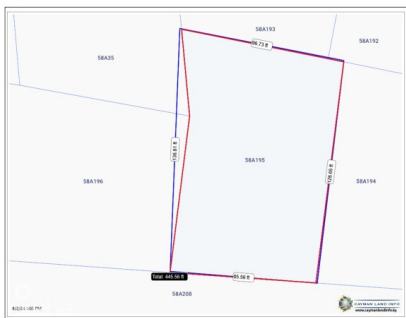

HIDDEN VALLEY HOUSE LOT

Midland East, Cayman Islands

MLS# 418040

CI\$135,000

Debi Bergstrom
dbergstrom@edgewater.ky

READY TO GO! This lot is filled, level and all utilities are in place. Beautiful, brand new subdivision, high and dry. Get your house plans ready and realize you dream of home ownership.

Essential Information

Type Land (For Sale)	Status Pen/Con	MLS 418040	Listing Type Low Density Residential
--------------------------------	--------------------------	----------------------	--

Key Details

Width 90.00	Depth 126.00	Bed 0	Bath 0	Block & Parcel 58A,195
Acreage 0.26				
Den No	Sq.Ft. 0.00			

Additional Features

Views Garden View	Zoning Low Density residential	Road Frontage 85	Soil Marl
-----------------------------	--	----------------------------	---------------------