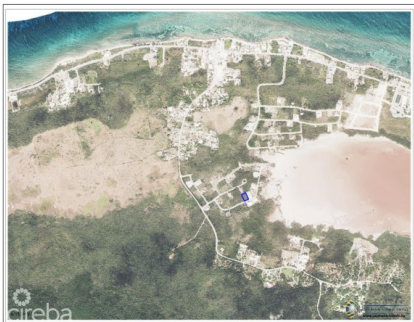

OFF HUTLAND DRIVE, NORTHSIDE HOUSE LOT .23 ACRE

North Side, Cayman Islands

MLS# 417526

CI\$75,000

Debi Bergstrom

dbergstrom@edgewater.ky

A cost effective, rectangular piece of land to build on, within the idyllic neighbourhood of Hutland Drive in Northside. Don't miss this opportunity,

Essential Information

Type	Status	MLS	Listing Type
Land (For Sale)	Pen/Con	417526	Low Density Residential

Key Details

Width	Depth	Bed	Bath	Block & Parcel
82.00	123.00	0	0	49A,93

Acreage
0.23

Den
No

Sq.Ft.
0.00

Additional Features

Views
**Garden View, Lake
View**

Zoning
**Low Density
residential**

Road Frontage
YES

Soil
Marl