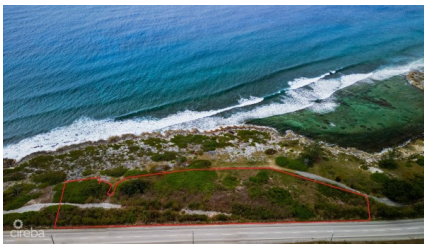

## 5 ADJOINING LOTS IN HALF MOON BAY (LOTS 2-6)

High Rock, Cayman Islands

MLS# 417440

**CI\$1,900,000**

**Debi Bergstrom**  
dbergstrom@edgewater.ky

5 adjoining lots for sale in the beautiful Half Moon Bay subdivision in High Rock, totaling nearly 1.6 acres (lots 2-6). Image sourced from the Lands and Survey Department website at caymanlandinfo.ky.