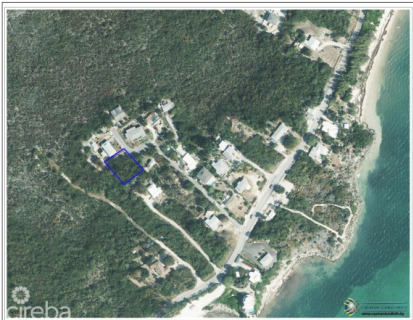

LARGE HOUSE LOT IN EE

East End, Cayman Islands

MLS# 417229

CI\$135,000

Debi Bergstrom

dbergstrom@edgewater.ky

Nestled in the peaceful community of East End, this expansive house lot offers a unique opportunity to create your dream home in a tranquil and idyllic setting. Encompassing ample space, the property provides a canvas for designing a large and luxurious home surrounded by nature's beauty. Additionally, the location offers convenient access to local restaurants, schools, Health City hospital, and other recreational facilities, making it an ideal setting for families or those seeking a peaceful retreat without sacrificing accessibility.

Essential Information

Type	Status	MLS	Listing Type
Land (For Sale)	Current	417229	Low Density Residential

Key Details

Width	Depth	Bed	Bath	Block & Parcel
107.00	133.00	0	0	75A,199
Acreage				
0.29				
Den	Sq.Ft.			
No	0.00			

Additional Features

Views	Zoning
Garden View	Low Density residential