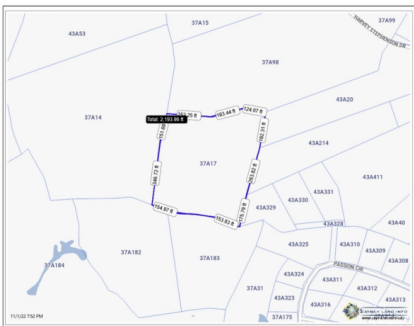

BODDEN TOWN FARMLAND

Lower Valley, Cayman Islands

MLS# 415222

CI\$750,000

Debi Bergstrom
dbergstrom@edgewater.ky

This 7 acre parcel is located in the Lookout Gardens area of Bodden Town. Good elevation and good farm land. ROW would have to be negotiated. At only \$2 per square foot, there is significant room for improved equity.

Essential Information

Type
Land (For Sale)

Status
Current

MLS
415222

Listing Type
**Low Density
Residential**

Key Details

Width
556.00

Depth
532.00