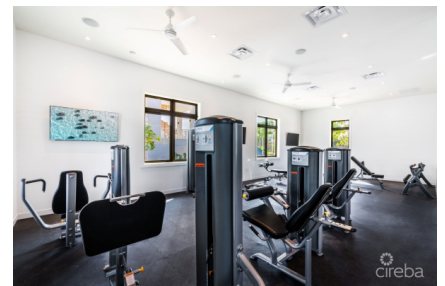

## **OLEA TWO-STOREY TOWNHOME - RESIDENCE 226**

Seven Mile Beach, Cayman Islands

MLS# 416628

**US\$1,950,000**

**Debi Bergstrom**  
 dbergstrom@edgewater.ky

Home is where the heart is, and the townhomes are at the heart of OLEA. Echoing classic Caribbean architectural heritage rendered in contemporary lines, this two-storey townhome features an open floor plan, double carport and private garden. All bedrooms have an ensuite bathroom and the master boasts a spacious walk-in closet. Residents will enjoy central amenities including beautifully landscaped common areas, a resort-style pool and a fully-equipped gym. Live in one of the most desirable neighbourhoods in Grand Cayman’s real estate portfolio. OLEA is a waterfront community located to the south of Camana Bay’s Town Centre. Adjacent to Cayman International School, it offers easy connectivity to the Town Centre and Seven Mile Beach. OLEA’s amenities will include a lazy river flowing into a resort-style pool, beautifully landscaped common areas and a fully equipped gym. All residences will have solar panels and be cooled with the latest geothermal systems. Interiors will integrate elements such as LED lighting, energy-efficient appliances and water-conserving plumbing fixtures. Spanning 685 acres from Seven Mile Beach and the Caribbean Sea to the North Sound, Camana Bay is the islands premier destination for global business and Caribbean community as well an epicentre of fashion, food, entertainment, culture and fun.