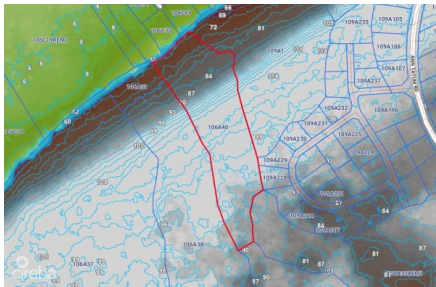

## 4.25 ACRES WITH 210 FT ON THE BLUFF EDGE

Cayman Brac East, Cayman Islands

MLS# 414771

**CI\$326,000**

**Debi Bergstrom**  
dbergstrom@edgewater.ky

4.25 Acres located on the edge of the bluff on the Northwest Coast. 110 foot elevation. Amazing water views. Property currently has no road access.